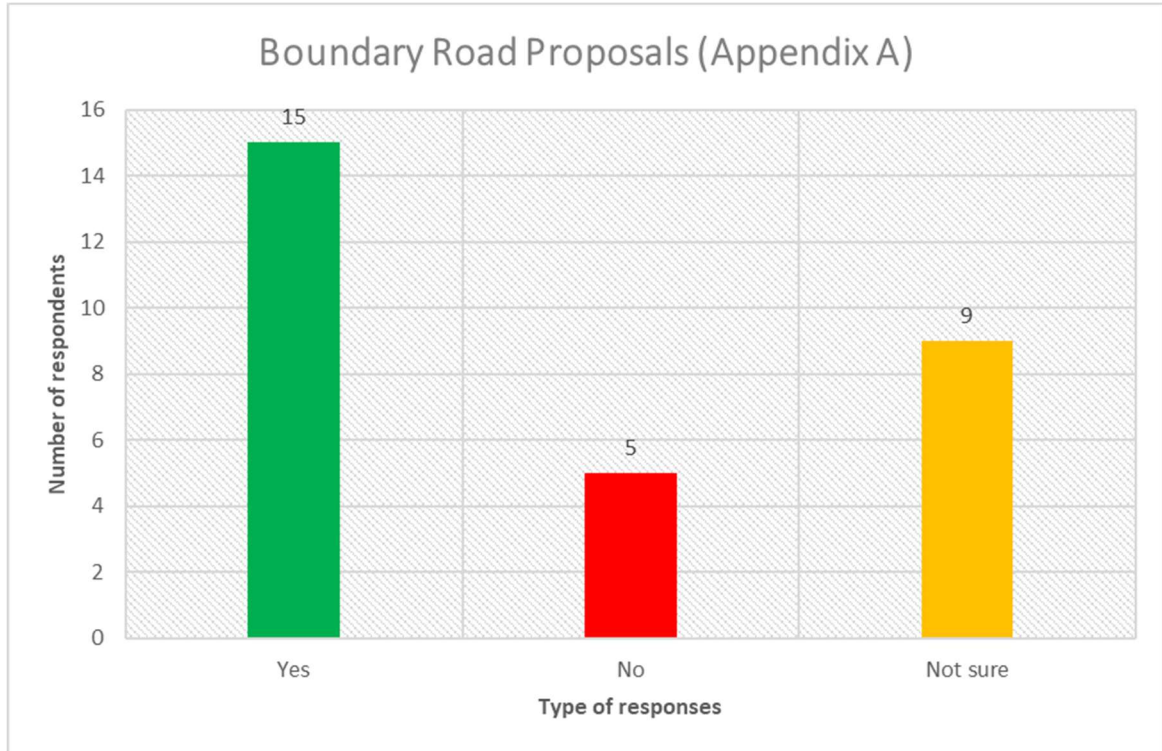

Appendix A:

Summary of objections and feedback

Bourne End Waiting Restrictions

Appendix A:

Summary of feedback & objections, Bourne End Waiting Restrictions

Proposals	Unsure about the proposals	Objects to the proposals	Supports the proposals
Do you support the proposed Double Yellow Lines on Boundary Road?	9	5	15
Do you support the proposed waiting restrictions on New Road?	9	4	16
Do you support the proposed Double Yellow Lines on Hedsor Road?	6	3	20
Do you support the proposed Double Yellow Lines on Watery Lane?	11	2	16

Summary of feedback and objections, Bourne End Waiting Restrictions

Hedsor Road Proposals (Appendix C)

Watery Lane Proposals (Appendix D)