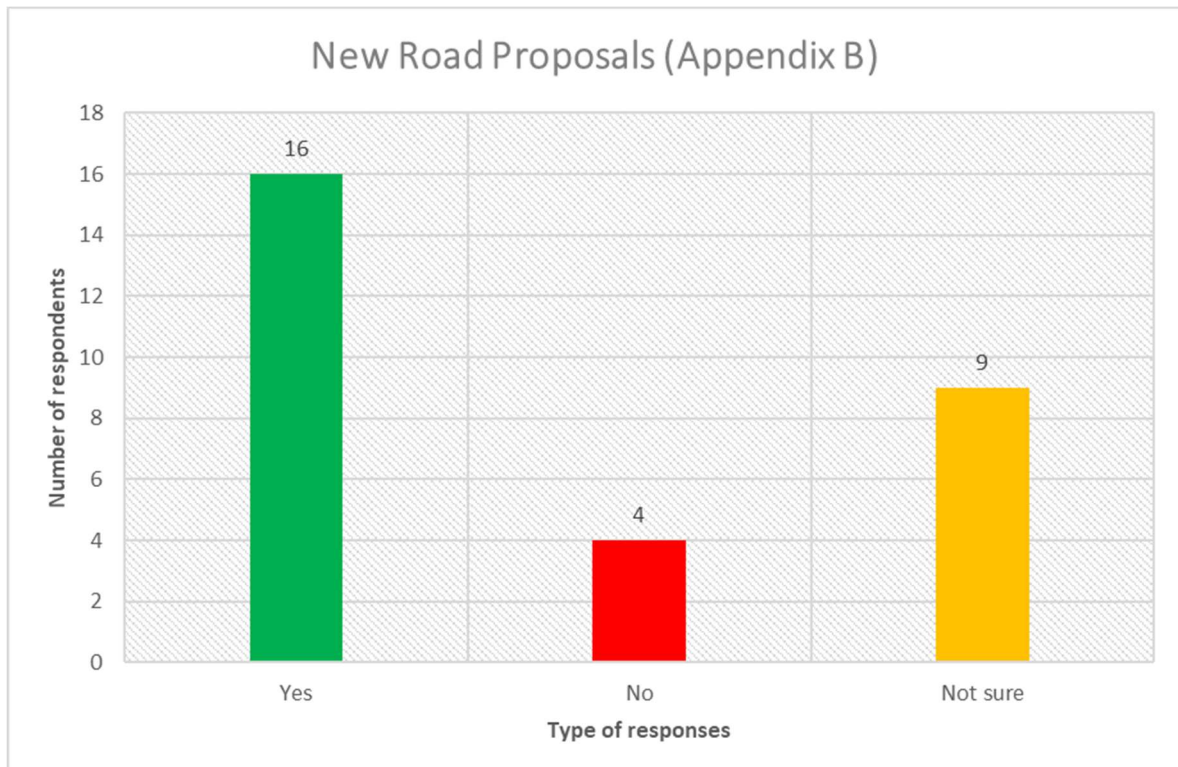

Appendix A:

Summary of objections and feedback

Bourne End Waiting Restrictions

Appendix A:

Summary of feedback & objections, Bourne End Waiting Restrictions

Proposals	Unsure about the proposals	Objects to the proposals	Supports the proposals
Do you support the proposed Double Yellow Lines on Boundary Road?	9	5	15
Do you support the proposed waiting restrictions on New Road?	9	4	16
Do you support the proposed Double Yellow Lines on Hedsor Road?	6	3	20
Do you support the proposed Double Yellow Lines on Watery Lane?	11	2	16

Summary of feedback and objections, Bourne End Waiting Restrictions

Hedsor Road Proposals (Appendix C)

Watery Lane Proposals (Appendix D)