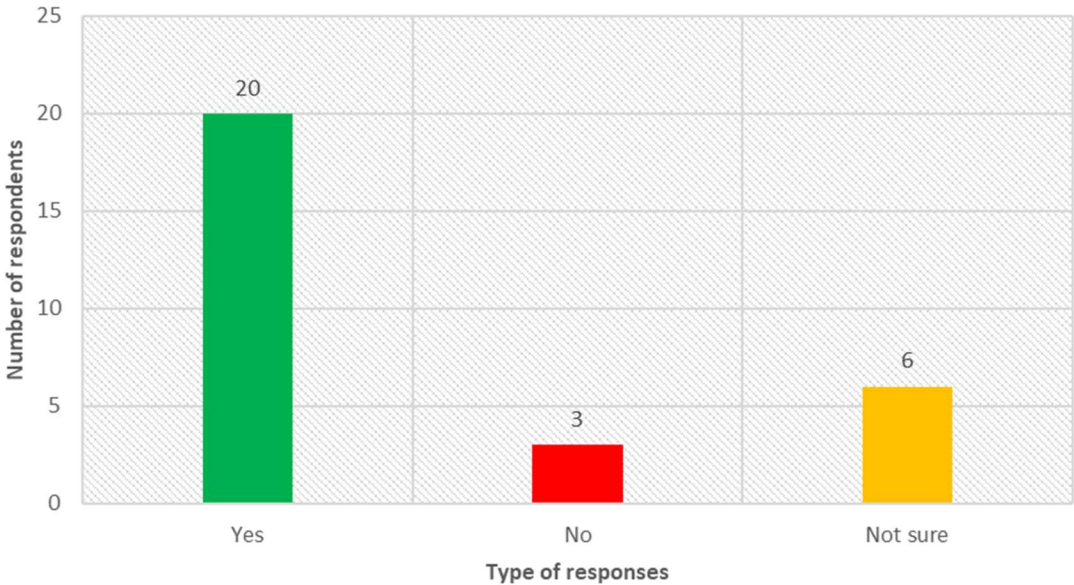

Appendix A:

Summary of objections and feedback

Bourne End Waiting Restrictions

Appendix A:

Summary of feedback & objections, Bourne End Waiting Restrictions

Proposals	Unsure about the proposals	Objects to the proposals	Supports the proposals
Do you support the proposed Double Yellow Lines on Boundary Road?	9	5	15
Do you support the proposed waiting restrictions on New Road?	9	4	16
Do you support the proposed Double Yellow Lines on Hedsor Road?	6	3	20
Do you support the proposed Double Yellow Lines on Watery Lane?	11	2	16

Summary of feedback and objections, Bourne End Waiting Restrictions

Hedsor Road Proposals (Appendix C)

Watery Lane Proposals (Appendix D)